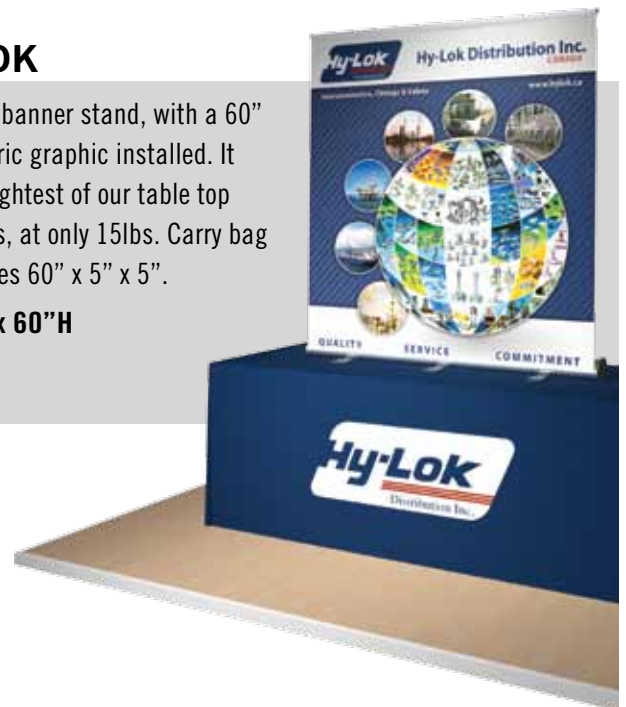

Table Top Displays

6' JEMCO POP-UP

74.25"W x 60"H

Fabric Kit

Partial Mural Kit

Full Mural Kit

8' JEMCO POP-UP

100"W x 60"H

Fabric Kit

Partial Mural Kit

Full Mural Kit

Available in curved or straight layouts, all kits include frame, magnetic bars, (2) 75 watt halogen spotlights and a wheeled hard carry case.

They may be smaller, but a table top display can still create a dynamic presentation. Whether you exhibit at career fairs, chamber and association events, or trade shows, a table top display gives you ease of shipping and set up. We carry many different systems with a range of size and price. Some of them can be accessorized with options such as lighting, internal shelves, and monitors. All of these systems can be further enhanced with a table drape, complete with your name and logo.

iLOOK

5' wide banner stand, with a 60" tall fabric graphic installed. It is the lightest of our table top displays, at only 15lbs. Carry bag measures 60" x 5" x 5".

60"W x 60"H

FABRIC FOLDING PANEL

Corrugated cardboard infill panel covered with Velcro compatible fabric on both sides. Durable, lightweight and comes in a variety of colours. Systems are stackable to create a floor-standing display. Graphics stay on the system when shipping. Includes carry bag.

3 PANEL

87"W x 48"H

add graphics

4 PANEL

92"W x 48"H

add graphics

EXHIBIT STUDIO

TRADESHOW EXPERTS